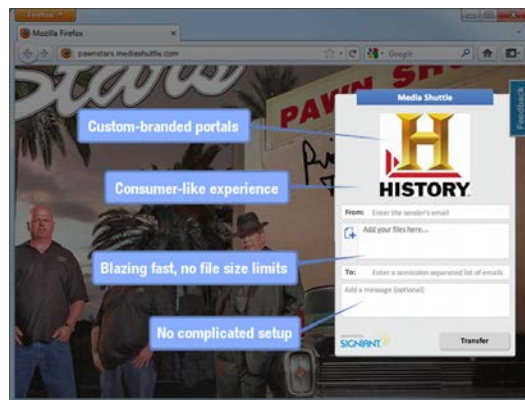

SECURE, FILE-BASED MEDIA ASSET SHARING

Signiant is the media backbone for the world's top media outlets, providing easy, automated control over how files flow throughout the production process. Signiant's Media Shuttle™ product delivers an easy, consumer-like workspace for ad-hoc file sharing. Signiant's Managers and Agents product helps IT automate file workflow and movement. With Signiant, files are stored on local EMC Isilon storage, and never transferred to third-party cloud providers or unauthorized storage resources, providing the maximum protection for your sensitive intellectual property.

TRANSFER AND SHARE LARGE FILES 200X FASTER

Cumbersome processes for transferring files have led many in the media and entertainment industry to employ cloud-based, drop-in file sharing services—despite their slow speeds and insufficient security. The Signiant solutions accelerate file sharing with high-speed, network-efficient file transfer via a patented protocol that can be up to 200X faster than FTP with over 95 percent network efficiency.

Media Shuttle screenshot, as used on the hit TV show "Pawn Stars"